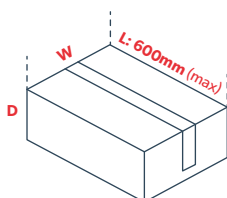

	Economy-Lite	Value	Premium
Maximum Weight	2kg	30kg	30kg
Maximum Dimensions	60cm	150cm	150cm
Tracking	None	Partial	Yes
Signature/Proof of delivery	No	Partial	Yes*
Compensation	No	No	Optional
Mail type/format	Parcel	Parcel Large Parcel	Parcel Large Parcel

Parcel

Large Parcel

 Up to 2kg

 Combined L + W + D Up to 900mm

 Up to 30kg*

 Combined L + W + D Up to 3000mm

* Max weight and Proof of Delivery availability dependent on destination country.

Delivering the world for you.
www.jerseypost.com