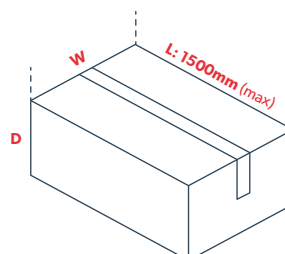

	Economy-Lite	Value	Premium
Maximum Weight	2kg	30kg	30kg
Maximum Dimensions	60cm	150cm	150cm
Tracking	None	Partial	Yes
Signature/Proof of delivery	No	Partial	Yes*
Compensation	No	No	Optional
Mail type/format	Parcel	Parcel Large Parcel	Parcel Large Parcel

Parcel

Large Parcel

 Up to 2kg

 Combined L + W + D Up to 900mm

 Up to 30kg*

 Combined L + W + D Up to 3000mm

* Max weight and Proof of Delivery availability dependent on destination country.

Delivering the world for you.
www.jerseypost.com