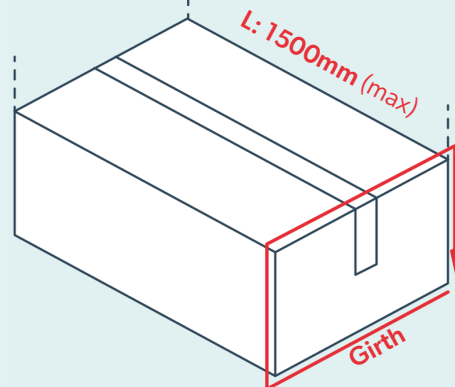

This service is designed to ship parcels up to 30kg in the following formats:

Parcel

Up to 2kg

Combined L + W + D

Up to 900mm

Large parcel

Up to 30kg

Combined G + L

Up to 3000mm