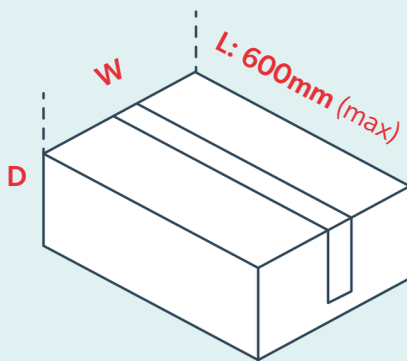

This service is designed to ship parcels up to 30kg in the following formats:

Parcel

Up to 2kg

Combined L + W + D

Up to 900mm

Large parcel

Up to 30kg

Combined G + L

Up to 3000mm